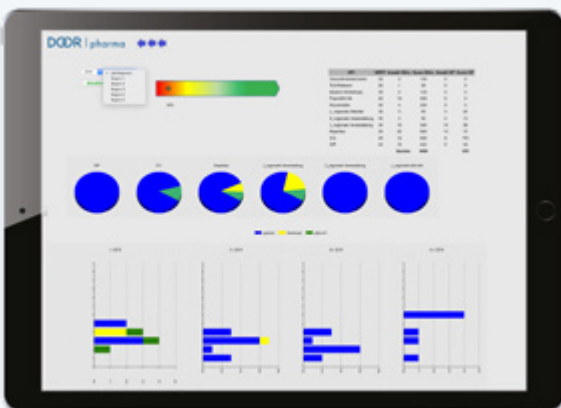

DOOR

Holistic networked
Customer Management

Visit our Website >>

+49 (0)531-3000-00

info@door-sys.com

DOOR, MORE THAN A SOFTWARE:

Increasing the added value
by improving quality and
lowering manufacturing costs.

DOOR AT GLANCE

- ✓ **DOOR connects critical pillars of organizational knowledge.**
Merging data and staff members.
Customized, on all devices, on all browsers.
- ✓ **DOOR converts quantity into quality and individuals into networks.**
Thereby, it ensures high transparency and a reduction of time and costs.

DOOR: TRANSPARENT AND EFFICIENT

By connecting data from different systems DOOR ensures that you can work transparently and at any time, from everywhere.

The software connects all relevant organizational data in a harmonized system by using the modules **project management, scientific experts, KPI, product launch, market analysis and study management.**