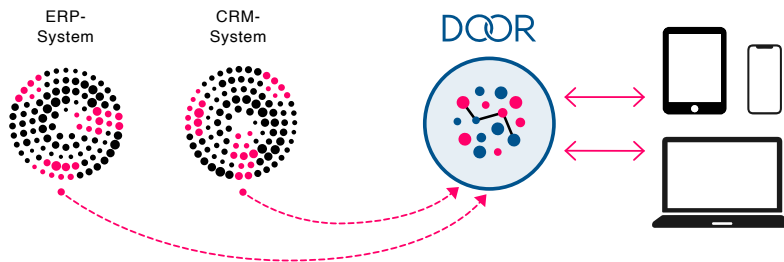

DOOR

Holistic networked
Customer Management

Visit our Website >>

+49 (0)531-3000-00

info@door-sys.com

DOOR, MORE THAN A SOFTWARE:

Increasing the added value
by improving quality and
lowering manufacturing costs.

DOOR AT GLANCE

- ✓ **DOOR connects critical pillars of organizational knowledge.**
Merging data and staff members.
Customized, on all devices, on all browsers.
- ✓ **DOOR converts quantity into quality and individuals into networks.**
Thereby, it ensures high transparency and a reduction of time and costs.

DOOR: TRANSPARENT AND EFFICIENT

By connecting data from different systems DOOR ensures that you can work transparently and at any time, from everywhere.

The software connects all relevant organizational data in a harmonized system by using the modules **project management, scientific experts, KPI, product launch, market analysis and study management.**